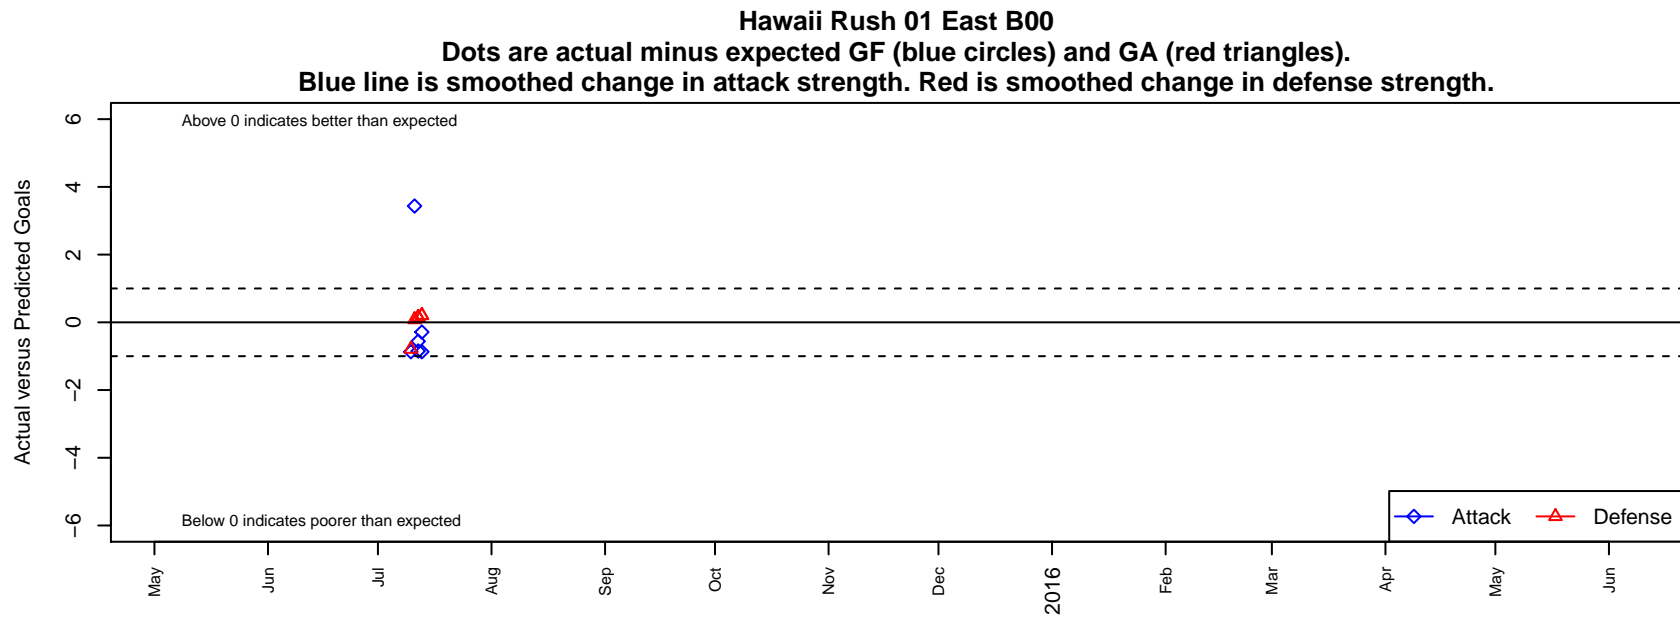

Hawaii Rush 01 East B00

Hawaii Rush
Pearl City, HI
B00 total strength=1801
attack=18.77 defense=55

alt names used:
HAWAII RUSH 01B (HI)

Venues played:
2015 Nike Crossfire Challenge Gold Group U15

date	home		away		venue	pred.home	pred.away
2015-07-13	Crossfire Foundation ADP 2001B	0	Hawaii Rush 01 East B00	2	2015 Nike Crossfire Challenge Gold Group	0.20	2.29
2015-07-13	WPFC White B00	0	Hawaii Rush 01 East B00	1	2015 Nike Crossfire Challenge Gold Group	0.21	1.87
2015-07-12	Slammers Orange B00	0	Hawaii Rush 01 East B00	3	2015 Nike Crossfire Challenge Gold Group	0.15	3.56
2015-07-12	Hawaii Rush 01 East B00	2	Seattle United Samba B00	0	2015 Nike Crossfire Challenge Gold Group	2.85	0.15
2015-07-11	Crossfire Oregon Black East B00	0	Hawaii Rush 01 East B00	11	2015 Nike Crossfire Challenge Gold Group	0.08	7.57
2015-07-10	WPFC White B00	1	Hawaii Rush 01 East B00	1	2015 Nike Crossfire Challenge Gold Group	0.21	1.87